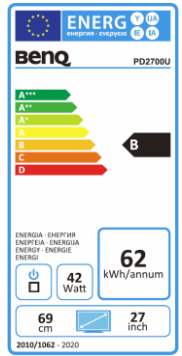

## BenQ PD2700U

68.58 cm / 27" LED Display

- 4K UHD – 3840 x 2160 / 16:9
- DisplayPort Out (DaisyChain)
- Brightness Intelligence
- 100% sRGB and Rec.709
- Height adjustment 140 mm + Pivot

Model : PD2700U  
Art. No. / EAN Code : 9H.LHALB.QBE / 471 8755 07614 5

### Panel

Typ : 68.58 cm / 27" Wide TFT, IPS-Panel Technology  
Native resolution : 3840 x 2160 UHD / 16:9  
Pixel pitch : 0.155 mm  
Picture diagonal / -area (W x H) : 685.8 mm / 596.7 mm x 335.7 mm  
Max. Colors : 1.07 Billion  
Viewing angle H / V (CR>=10) : 178° / 178°  
Contrast (static) : 3000:1  
Contrast (dynamic) : 20 Million:1  
Brightness : 350 cd/m<sup>2</sup>  
Response time : 5 ms (GtG)

### Energy

Power supply : internal  
Voltage for operation : 90 ~ 264 VAC / 47 ~ 63 Hz  
Power consumption (On Mode) : < 80 W  
(Sleep Mode) : < 0.5 W

### Certification

Safety : CE, TÜV Bauart  
Ergonomic : TCO 7.0  
Environment : Energy Star 7.0, EPEAT Gold