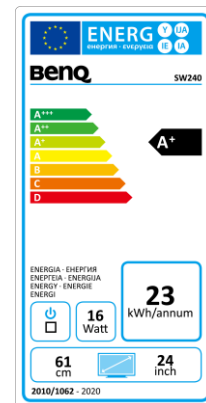

Data sheet

BenQ SW240

61.21 cm / 24.1" IPS Panel

- 99% Adobe RGB / 93% DCI-P3
- 14 bit 3D LUT
- Hardware Calibration
- Height Adjustable 140 mm / Pivot

	Model : SW240
	Art. No. / EAN Code : 9H.LH2LB.QBE / 471 8755 07383 0
	Typ : 61.21 cm / 24.1" Wide TFT, IPS-Panel
Panel	Native resolution : 1920 x 1200 / 16:10
	Pixel pitch : 0.27 mm
	Picture diagonal / -area (W x H) : 612.1 mm / 518.4 x 324.0 mm
	Max. Colors: 1.07 Mrd.
	Viewing angle H / V (CR>=10) : 178°/ 178°
	Panel : 10 Bit
	Contrast (static) : 1000:1
	Contrast (dynamic) : 20 million:1
	Brightness : 250 cd/m ²
	Response time : 5 ms (GtG)
Connection:	DP input : DP 1.2
	HDMI input : HDMI 1.4
	DVI input : DVI-DL
	USB input : USB 3.0 x 3 (downstream x2 / upstream x1)
	Headphone input : yes
	Frequency H / V : 30-83 KHz / 50-76 Hz
	Card reader : SD / SDHC / SDXC

Control	Controls : On/Off power button, 5 OSD buttons
	Functions : contrast, brightness, sharpness, vertical and horizontal picture, phase, pixel clock, 1 user 3 pre-settings color temperature, 17 languages, OSD (position, time), input, reset, information

Extra	Pivot : Yes
	Protection : Kensington Lock
	Mounting : VESA 100 x 100 mm
	Height adjust : 140 mm / 90° Pivot
	Swivel : -45°/+45° left/right
	Tilt : -5° / +20°

Energy	Power supply : Internal
	Voltage for operation : 90 ~ 264 VAC / 47 ~ 63 Hz
	Power consumption (Base on Energy star) : < 19 W
	(Sleep Mode) / (Off Mode) : 0,5 W / 0,5 W

Certification	Safety : CE
----------------------	-------------

Environment	Operation : + 5 ~ +40°C; 20 ~ 90% air-humidity
	Storage : -20 ~ +60°C; 10 ~ 90% air humidity

Characteristic	Weight net. : 6.7 kg
	Housing color : Grey
	Dimension with base (H x W x D) : 428.5 x 543.51 x 230.71 mm
	Accessories : Power-, mDP to DP-, DVI-DL, USB- cable, Quick guide, OSD Controller
	User manual CD
	Warranty terms : 3 years on-site exchange