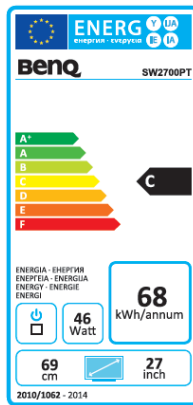

	Model : SW2700PT
	Art. No. / EAN Code : 9H.LDKLB.QBE/ 471 8755 05955 1
	Typ : 68.58 cm / 27" Wide TFT, IPS-Panel Technology
<b>Panel</b>	Native resolution : 2560 x 1440 / 16:9
	Pixel pitch : 0.233 mm
	Picture diagonal / -area (W x H) : 685.8 mm / 596.7 x 335.6 mm
	Max. Colors : 1,07 Mrd.
	Viewing angle H / V (CR $\geq$ 10) : 178°/ 178°
	Contrast (static) : 1000:1
	Contrast (dynamic) : 20 million:1
	Brightness : 350 cd/m <sup>2</sup>
	Response time : 5 ms (GtG)
<b>Connection:</b>	DP input : DP 1.2
	HDMI input : HDMI
	DVI input : Dual link DVI-D (incl. HDCP-support)
	USB input : USB 3.0 x 2 (downstream x2 / upstream x1)
	Headphone input : yes
	Frequency H / V : 30-89 KHz / 50-76 Hz
	Card reader : SD/SDHC/SDXC
<b>Control</b>	Controls : On/Off power button, 5 OSD buttons
	Functions : contrast, brightness, sharpness, vertical and horizontal picture, phase, pixel clock, 1 user 3 pre-settings color temperature, 17 languages, OSD (position, time), input, reset, information
<b>Extra</b>	Special modes: Adobe RGB / sRGB / Black & White / Photo
	Pivot : Yes
	Picture : Senseye 3
	Protection : Kensington Lock
	Mounting : VESA 100 x 100 mm
	Height adjust : 130 mm / 90° Pivot
	Swivel : -35°/+35° left/right
	Tilt : -3.5° / +20°
<b>Energy</b>	Power supply : Internal
	Voltage for operation : 90 ~ 264 VAC / 47 ~ 63 Hz
	Power consumption (Base on Energy star) : < 36,7 W
	(Sleep Mode) / (Off Mode) : 0,5 W / 0,3 W
<b>Certification</b>	Safety : CE, TÜV Bauart
	TCO / Energy Star : 6.0 / 6.0
<b>Environment</b>	Operation : + 5 ~ +40°C; 20 ~ 90% air-humidity
	Storage : -20 ~ +60°C; 10 ~ 90% air humidity
<b>Characteristic</b>	Weight net. : 8,3 kg without hood
	Housing color : black
	Dimension with base (H x W x D) : 566.7 x 652.8 x 322.8 mm (max. height)
	Accessories : Power-, DVI-DL-, mDP to DP-, USB-, cable, Quick guide, OSD Controller
	User manual CD, Hood
	Warranty terms : 3 years on-site exchange