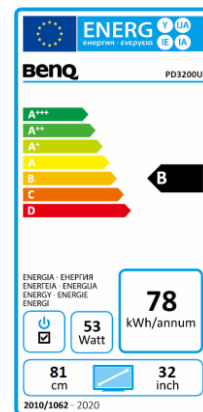

Data sheet

BenQ PD3200U

81.28 cm / 32" LED Display

- UHD – 3840 x 2160 / 16:9
- LED-Backlight
- Panel viewing angle H/V 178°/178°
- 100% sRGB and Rec.709
- Height adjustment 150 mm + Pivot

Panel

Model : PD3200U
Art. No. / EAN Code : 9H.LF9LA.TBE / 471 8755 06616 0
Typ : 81.28 cm / 32" Wide TFT, IPS-Panel Technology
Native resolution : 3840 x 2160 UHD / 16:9
Pixel pitch : 0.1845 mm
Picture diagonal / -area (W x H) : 812.8 mm / 708.4 mm x 398.5 mm
Max. Colors : 1.07 Billion
Viewing angle H / V (CR>=10) : 178°/ 178°
Contrast (static) : 1000:1
Contrast (dynamic) : 20 Million:1
Brightness : 350 cd/m²
Response time : 4 ms (GtG)

Connections:

DP input : DP1.2 x1, mDP1.2 x1
HDMI input : HDMI2.0 x2
USB input : USB 3.0 x6 (KVM Switch x2)
Headphone jack / Audio in : yes / yes
Frequency H/V : 30 - 83 kHz / 50 - 76 Hz

Control

Controls : On/Off hard power switch, 5 sensor touch buttons, OSD Controller
Functions : contrast, brightness, sharpness, vertical and horizontal picture, phase, pixel clock, 1 user 11 pre settings color temperature, 17 languages, OSD (position, time), input, reset, information

Extra

Pivot : Auto pivot
Picture : 100% sRGB and Rec.709 / CAD/CAM Mode / Animation Mode / Flicker-Free / Low Blue Light / Eye Protector / DualView / Darkroom Mode / Video Format Support / Picture-in-Picture (PIP) / Picture-by-Picture (PBP)
KVM Switch : yes
Speaker : 5 W x 2
Card reader : SD / SDHC / SDXCMMC
Security : Kensington Lock
Mounting : VESA 100 x 100 mm
Height adjustment range / Pivot : 150 mm / 90° Pivot
Swivel : -45°/+45° left/right
Tilt : -5° / +20°
Sensor : Eye Protect Sensor, Eco Sensor

Energy

Power supply : internal
Voltage for operation : 90 ~ 264 VAC / 47 ~ 63 Hz
Power consumption (Eco Mode) : 79 W
(Sleep Mode) : 0.5 W

Certification

Safety : CE, TÜV Bauart
Ergonomic : TCO 7.0
Environment : Energy Star 7.0, EPEAT Silver