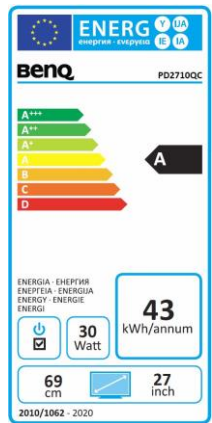

Data sheet

BenQ PD2710QC

68.58 cm / 27" LED Display

- WQHD – 2560 x 1440 / 16:9
- USB Type-C port
- 100% Rec.709 / 100 % sRGB
- Height adjustment 180 mm + Pivot

	Model : PD2710QC Art. No. / EAN Code : 9H.LG2LA.TSE / 471 8755 06777 8 Typ : 68.58 cm / 27" Wide TFT, IPS-Panel Technology
Panel	Native resolution : 2560 x 1440 WQHD / 16:9 Pixel pitch : 0.2331 mm Picture diagonale / -area (W x H) : 685.4 mm / 596.7 mm x 335.6 mm Max. Colors : 1.07 Billion Viewing angle H / V (CR>=10) : 178° / 178° Contrast (static) : 1000:1 Brightness : 350 cd/m ² Response time : 5 ms (GtG)
Connections:	Monitor : DP input : DP / mDP HDMI input : HDMI 1.4 Headphone jack : yes Output : DP out Base : USB input : USB Type-C USB 3.1 x4 LAN : Headphone jack : yes Output : DP out
Control	Frequency H/V : 30 - 90 kHz / 50 - 76 Hz Controls : On/Off hard power switch, 5 sensor touch buttons Functions : contrast, brightness, sharpness, vertical and horizontal picture, phase, pixelclock, 2 user, color presettings color temperature, 18 languages, OSD (position, time), input, reset, information
Extra	Special Modes : CAD/CAM mode / Animation mode / Darkroom mode / Low Blue Light / Flicker Free Speaker : 2W Speaker x2 Security : 2x Kensington Lock Mounting : VESA (100 x 100) Height adjustment range / Pivot : 180 mm / 90° Pivot Swivel : -45°/+45° left/right Tilt : -5° / +20°
Energy	Power supply : Monitor: internal / Base: external Voltage for operation : 90 ~ 264 VAC / 47 ~ 63 Hz Power consumption (base on energy star) : Monitor 45W / Base 105W (Sleep Mode) : 0.5 W
Certification	Safety : CE
Environmental	Operating : + 5 ~ +40°C ; 20 ~ 90% air humidity Storage : -20 ~ +60°C ; 10 ~ 90% air humidity
Characteristic	Weight net. : 7.4 kg Housing color : black Dimension with stand / w/o stand (H x W x D) : 624.75 x 613.8 x 278.67 mm Accessories : 2x Power-, USB Type-C-, DP-cable, Shortguide, CD manual Warranty term : 3 years on-site exchange